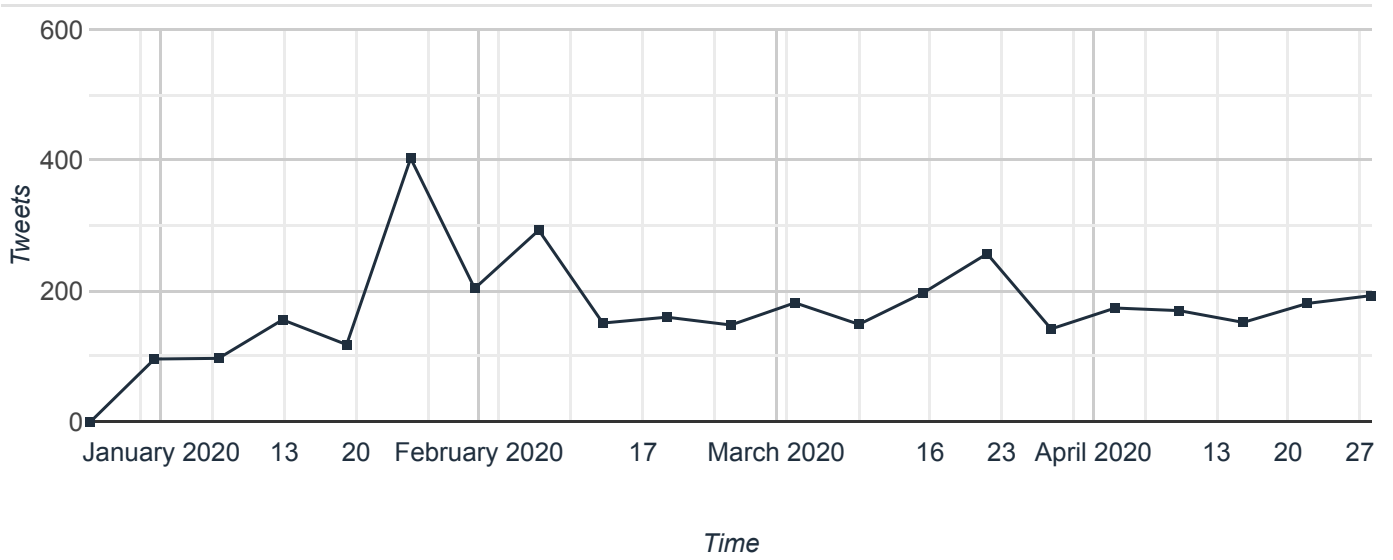

TOTAL TWEETS

3,623

TOTAL CONTRIBUTORS

1

TIMEFRAME

3 months, 30 days

REACH

79,076,532

IMPRESSIONS

276,929,892,274

TOTAL RETWEETS

37,295,527

TOTAL FAVOURITES

172,727,569

TOTAL REPLY COUNT

24078623

TWEETS BY SENTIMENT (ENGLISH LANGUAGE)

TWEETS BY TYPE

TWEETS BY SOURCE

TOP DOMAINS SHARED

TWEETS OVER TIME: DEC 28, 4AM - APR 28, 2AM

TWEETS BY COUNTRY (PROFILE LOCATION)