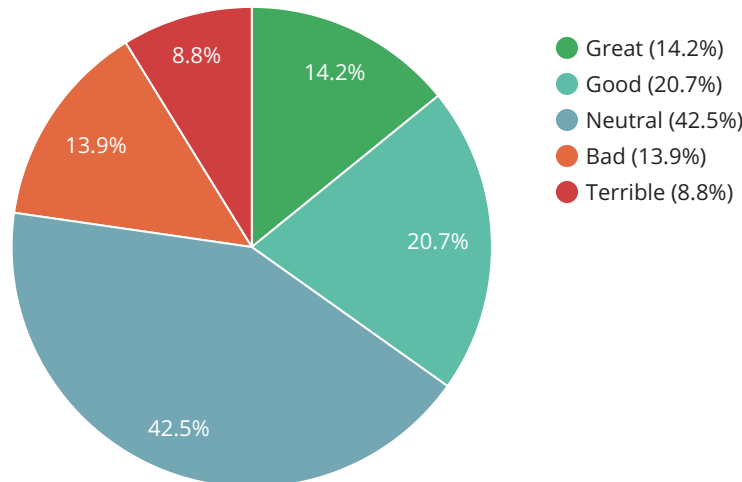

TOTAL TWEETS

3,623

TOTAL CONTRIBUTORS

1

TIMEFRAME

3 months, 30 days

REACH

79,076,532

IMPRESSIONS

276,929,892,274

TOTAL RETWEETS

37,295,527

TOTAL FAVOURITES

172,727,569

TOTAL REPLY COUNT

24078623

TWEETS BY SENTIMENT (ENGLISH LANGUAGE)

TWEETS BY TYPE

TWEETS BY SOURCE

TOP DOMAINS SHARED

TWEETS OVER TIME: DEC 28, 4AM - APR 28, 2AM

TWEETS BY COUNTRY (PROFILE LOCATION)