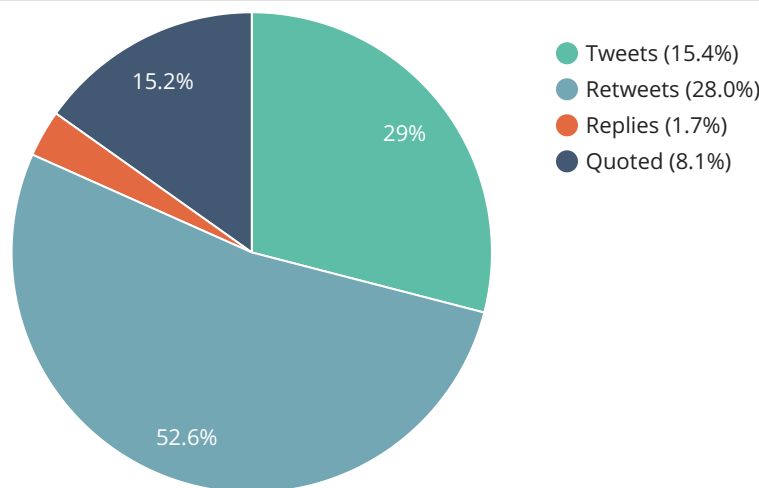

TOTAL TWEETS

3,623

TOTAL CONTRIBUTORS

1

TIMEFRAME

3 months, 30 days

REACH

79,076,532

IMPRESSIONS

276,929,892,274

TOTAL RETWEETS

37,295,527

TOTAL FAVOURITES

172,727,569

TOTAL REPLY COUNT

24078623

TWEETS BY SENTIMENT (ENGLISH LANGUAGE)

TWEETS BY TYPE

TWEETS BY SOURCE

TOP DOMAINS SHARED

TWEETS OVER TIME: DEC 28, 4AM - APR 28, 2AM

TWEETS BY COUNTRY (PROFILE LOCATION)