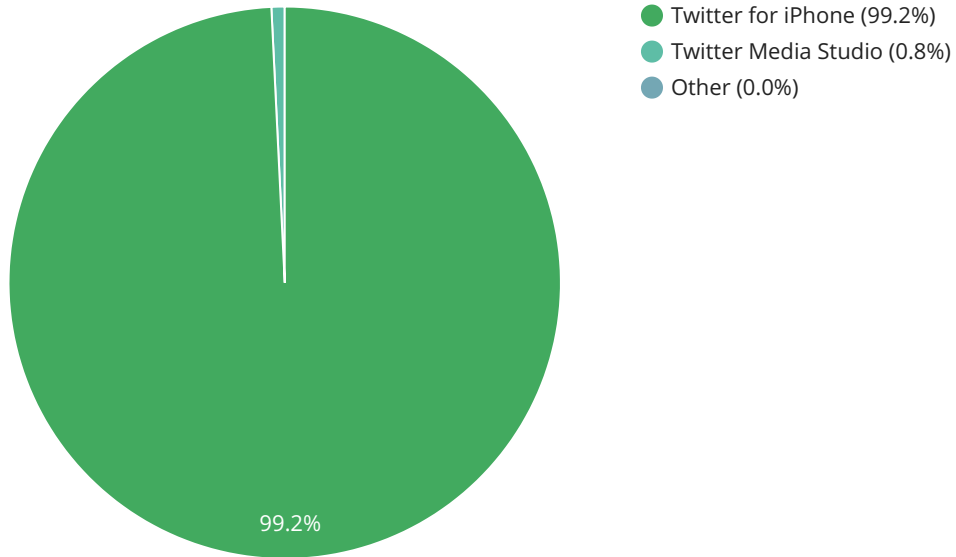

TOTAL TWEETS

3,623

TOTAL CONTRIBUTORS

1

TIMEFRAME

3 months, 30 days

REACH

79,076,532

IMPRESSIONS

276,929,892,274

TOTAL RETWEETS

37,295,527

TOTAL FAVOURITES

172,727,569

TOTAL REPLY COUNT

24078623

TWEETS BY SENTIMENT (ENGLISH LANGUAGE)

TWEETS BY TYPE

TWEETS BY SOURCE

TOP DOMAINS SHARED

TWEETS OVER TIME: DEC 28, 4AM - APR 28, 2AM

TWEETS BY COUNTRY (PROFILE LOCATION)