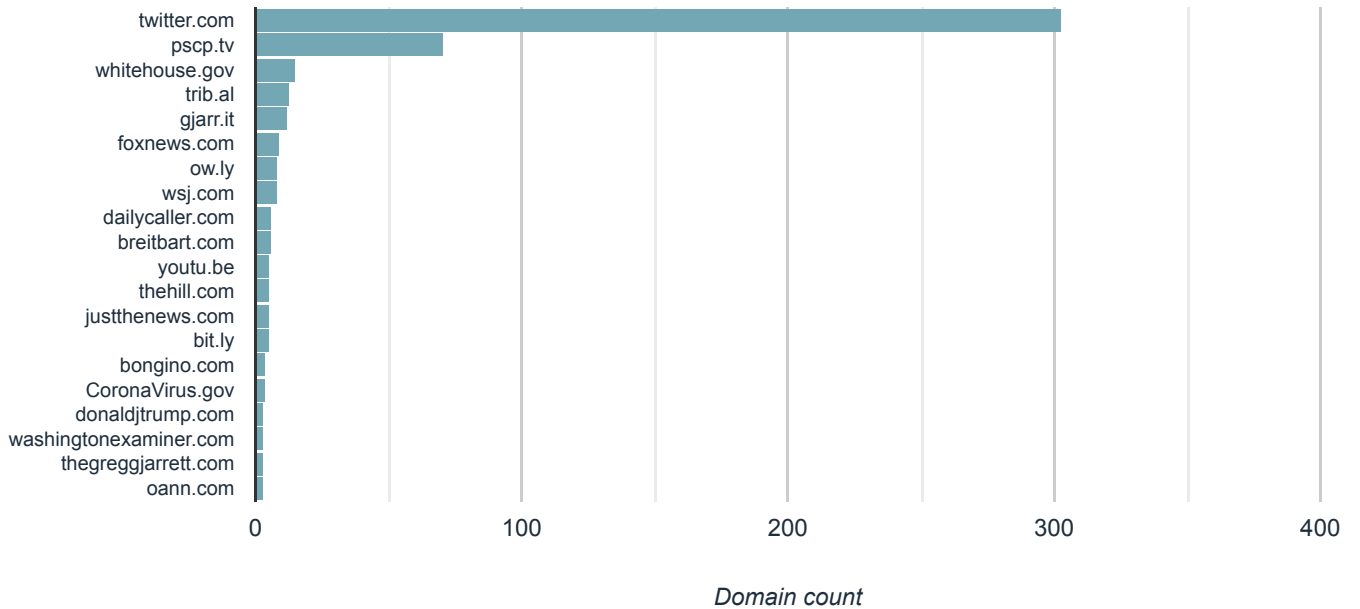

TOTAL TWEETS

3,623

TOTAL CONTRIBUTORS

1

TIMEFRAME

3 months, 30 days

REACH

79,076,532

IMPRESSIONS

276,929,892,274

TOTAL RETWEETS

37,295,527

TOTAL FAVOURITES

172,727,569

TOTAL REPLY COUNT

24078623

TWEETS BY SENTIMENT (ENGLISH LANGUAGE)

TWEETS BY TYPE

TWEETS BY SOURCE

TOP DOMAINS SHARED

TWEETS OVER TIME: DEC 28, 4AM - APR 28, 2AM

TWEETS BY COUNTRY (PROFILE LOCATION)