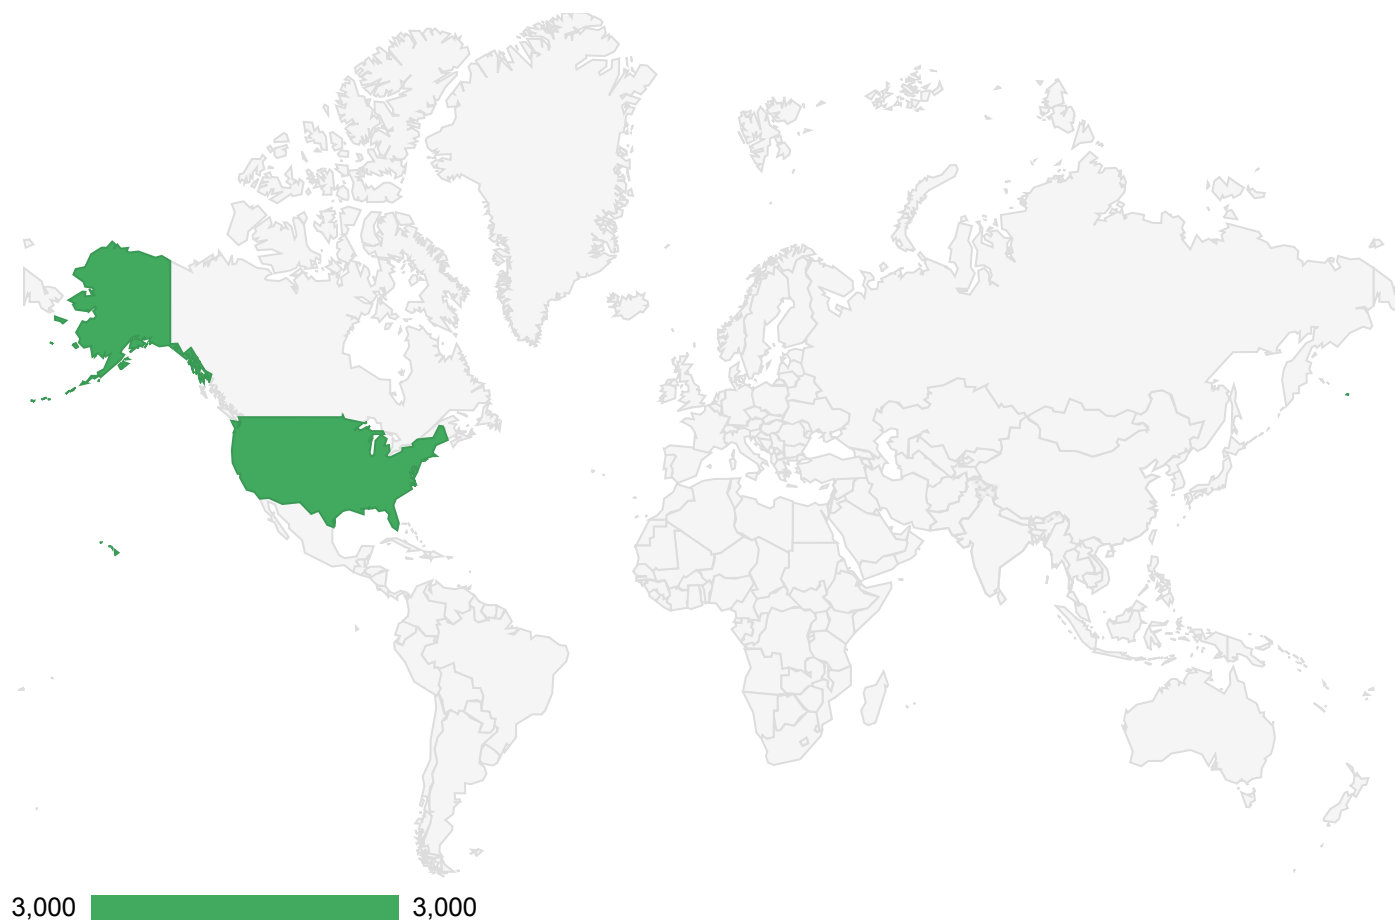

TOTAL TWEETS

3,000

TOTAL CONTRIBUTORS

1

TIMEFRAME

4 years, 10 months

REACH

117,532,993

TWEETS BY SENTIMENT (ENGLISH LANGUAGE)

TWEETS BY TYPE

TWEETS BY SOURCE

TOP DOMAINS SHARED

TWEETS OVER TIME: DEC 13, 3PM - NOV 01, 2PM

TWEETS BY COUNTRY (PROFILE LOCATION)

HASHTAG CLOUD