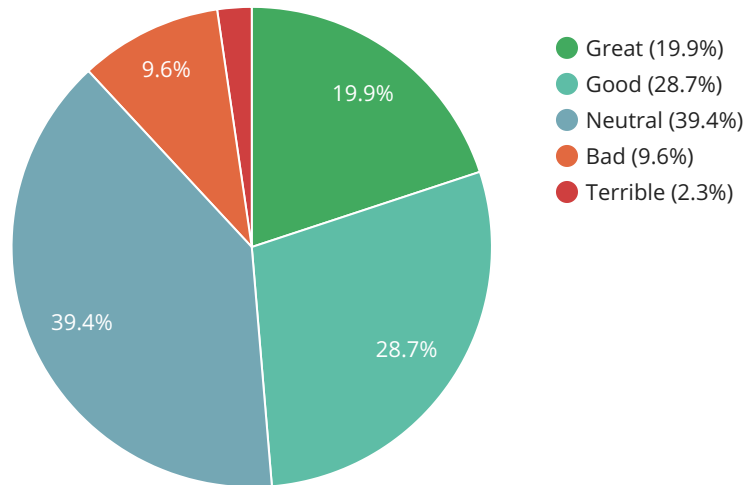

TOTAL TWEETS

3,000

TOTAL CONTRIBUTORS

1

TIMEFRAME

4 years, 10 months

REACH

117,532,993

IMPRESSIONS

346,369,767,151

TOTAL RETWEETS

27,629,387

TOTAL FAVOURITES

135,914,774

TOTAL REPLY COUNT

3866107

TWEETS BY SENTIMENT (ENGLISH LANGUAGE)

TWEETS BY TYPE

TWEETS BY SOURCE

TOP DOMAINS SHARED

TWEETS OVER TIME: DEC 13, 3PM - NOV 01, 2PM

TWEETS BY COUNTRY (PROFILE LOCATION)

HASHTAG CLOUD