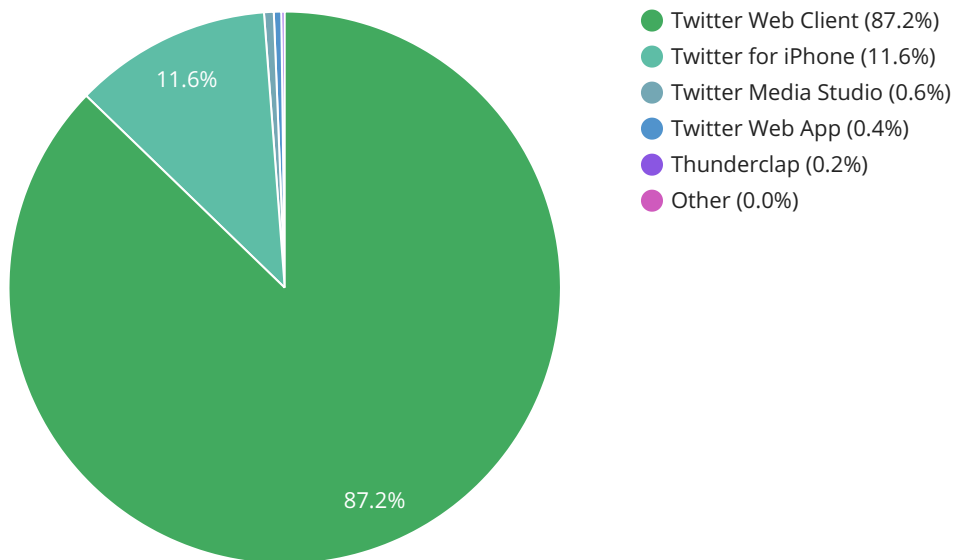

TOTAL TWEETS

3,000

TOTAL CONTRIBUTORS

1

TIMEFRAME

4 years, 10 months

REACH

117,532,993

IMPRESSIONS

346,369,767,151

TOTAL RETWEETS

27,629,387

TOTAL FAVOURITES

135,914,774

TOTAL REPLY COUNT

3866107

TWEETS BY SENTIMENT (ENGLISH LANGUAGE)

TWEETS BY TYPE

TWEETS BY SOURCE

TOP DOMAINS SHARED

TWEETS OVER TIME: DEC 13, 3PM - NOV 01, 2PM

TWEETS BY COUNTRY (PROFILE LOCATION)

HASHTAG CLOUD