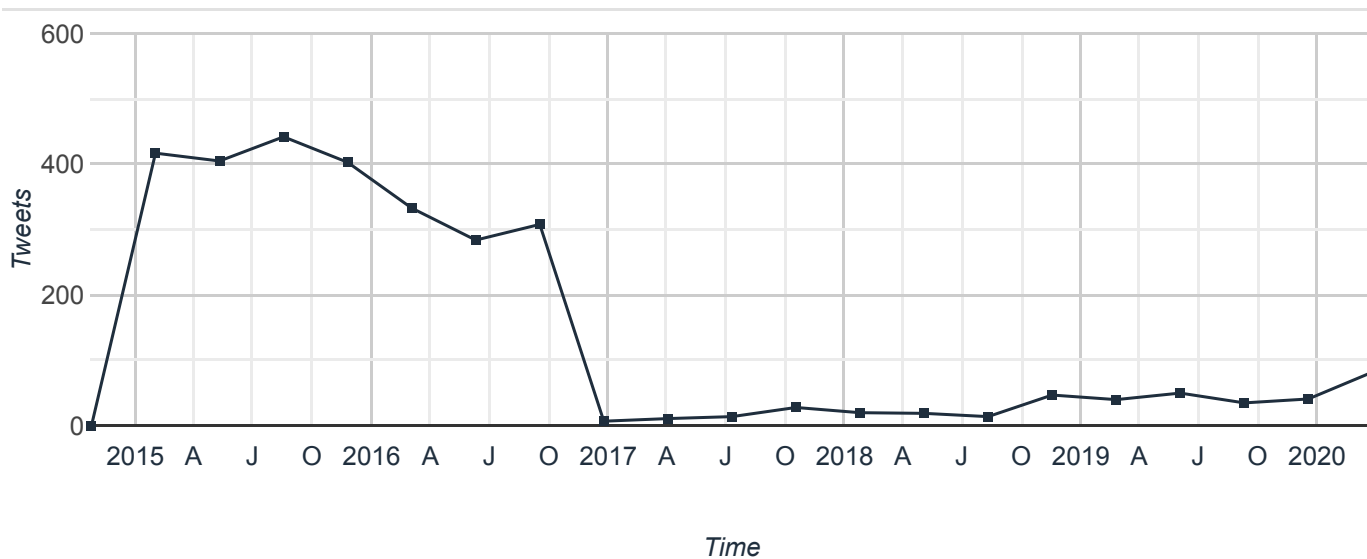

TOTAL TWEETS

3,000

TOTAL CONTRIBUTORS

1

TIMEFRAME

4 years, 10 months

REACH

117,532,993

TWEETS BY SENTIMENT (ENGLISH LANGUAGE)

TWEETS BY TYPE

TWEETS BY SOURCE

TOP DOMAINS SHARED

TWEETS OVER TIME: DEC 13, 3PM - NOV 01, 2PM

TWEETS BY COUNTRY (PROFILE LOCATION)

HASHTAG CLOUD