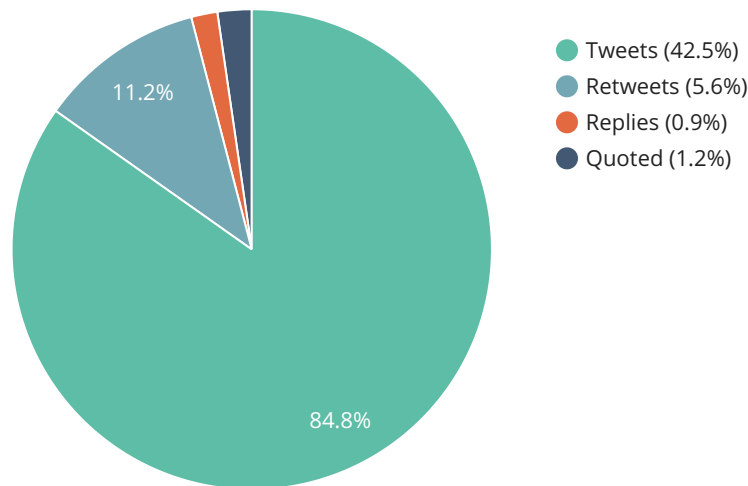

TOTAL TWEETS

3,000

TOTAL CONTRIBUTORS

1

TIMEFRAME

4 years, 10 months

REACH

117,532,993

IMPRESSIONS

346,369,767,151

TOTAL RETWEETS

27,629,387

TOTAL FAVOURITES

135,914,774

TOTAL REPLY COUNT

3866107

TWEETS BY SENTIMENT (ENGLISH LANGUAGE)

TWEETS BY TYPE

TWEETS BY SOURCE

TOP DOMAINS SHARED

TWEETS OVER TIME: DEC 13, 3PM - NOV 01, 2PM

TWEETS BY COUNTRY (PROFILE LOCATION)

HASHTAG CLOUD