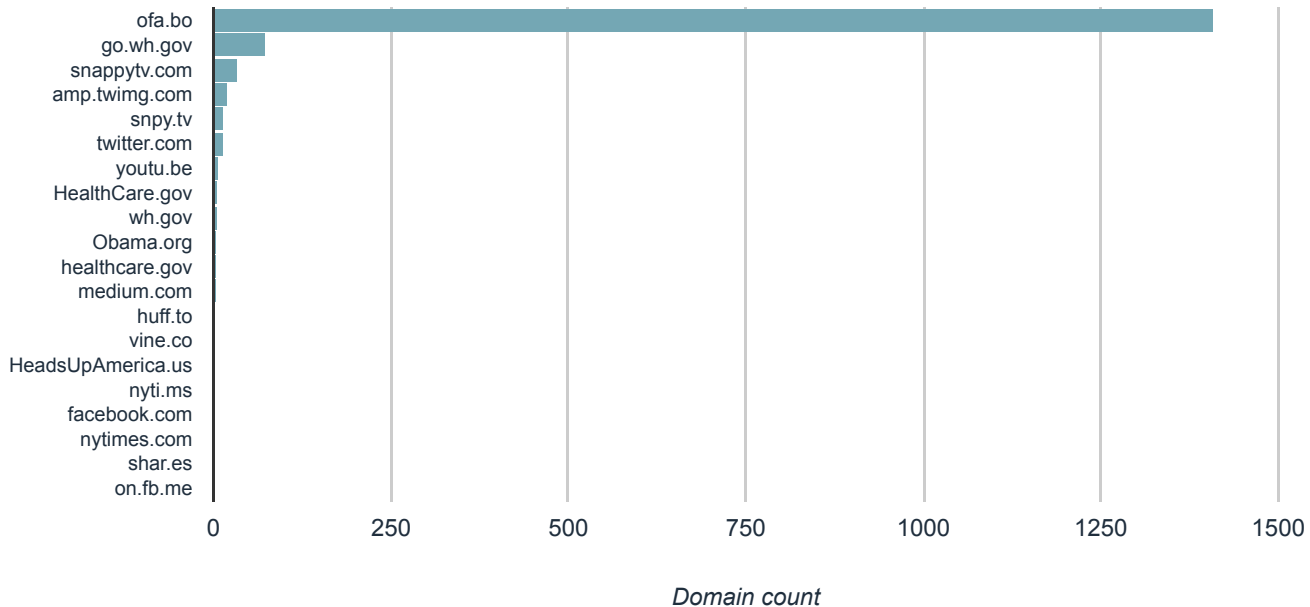

TOTAL TWEETS

3,000

TOTAL CONTRIBUTORS

1

TIMEFRAME

4 years, 10 months

REACH

117,532,993

TWEETS BY SENTIMENT (ENGLISH LANGUAGE)

TWEETS BY TYPE

TWEETS BY SOURCE

TOP DOMAINS SHARED

TWEETS OVER TIME: DEC 13, 3PM - NOV 01, 2PM

TWEETS BY COUNTRY (PROFILE LOCATION)

HASHTAG CLOUD