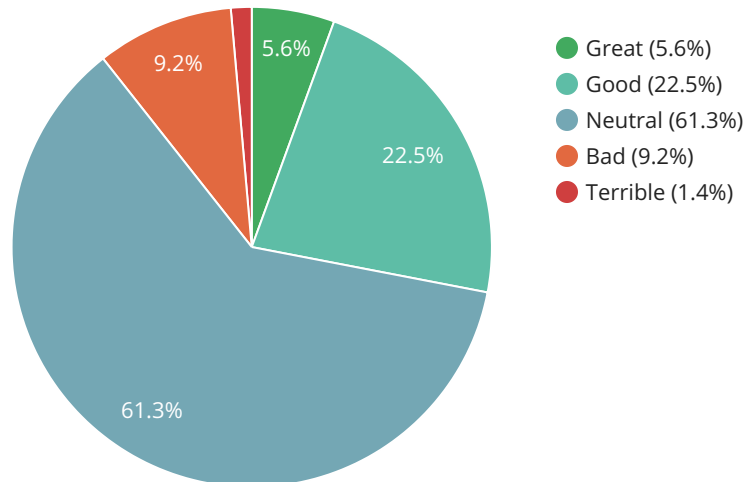

TOTAL TWEETS	TOTAL CONTRIBUTORS	TIMEFRAME
119,000	79,246	1 day
REACH	IMPRESSIONS	TOTAL RETWEETS
80,386,286	115,681,652	302,226
TOTAL FAVOURITES	TOTAL REPLY COUNT	
1,619,306	0	

TWEETS BY SENTIMENT (ENGLISH LANGUAGE)

TWEETS BY TYPE

TWEETS BY SOURCE

TOP DOMAINS SHARED

TWEETS OVER TIME: MAY 04, 11PM - MAY 05, 11PM

TWEETS BY COUNTRY (PROFILE LOCATION)

HASHTAG CLOUD