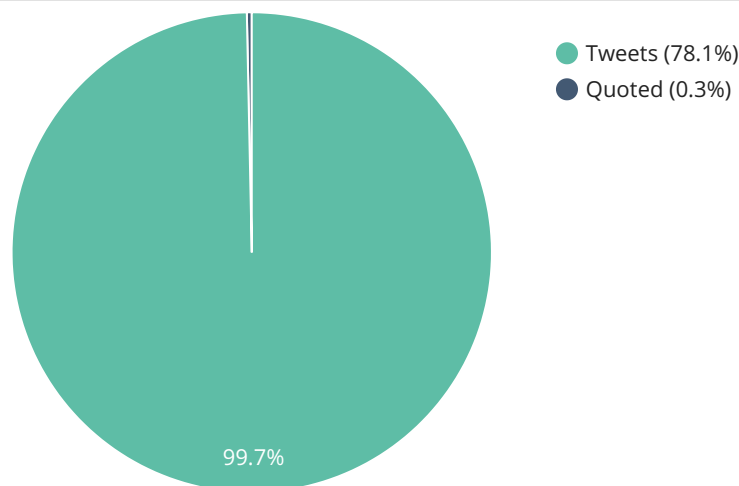

TOTAL TWEETS	TOTAL CONTRIBUTORS	TIMEFRAME
119,000	79,246	1 day
REACH	IMPRESSIONS	TOTAL RETWEETS
80,386,286	115,681,652	302,226
TOTAL FAVOURITES	TOTAL REPLY COUNT	
1,619,306	0	

TWEETS BY SENTIMENT (ENGLISH LANGUAGE)

TWEETS BY TYPE

TWEETS BY SOURCE

TOP DOMAINS SHARED

TWEETS OVER TIME: MAY 04, 11PM - MAY 05, 11PM

TWEETS BY COUNTRY (PROFILE LOCATION)

HASHTAG CLOUD