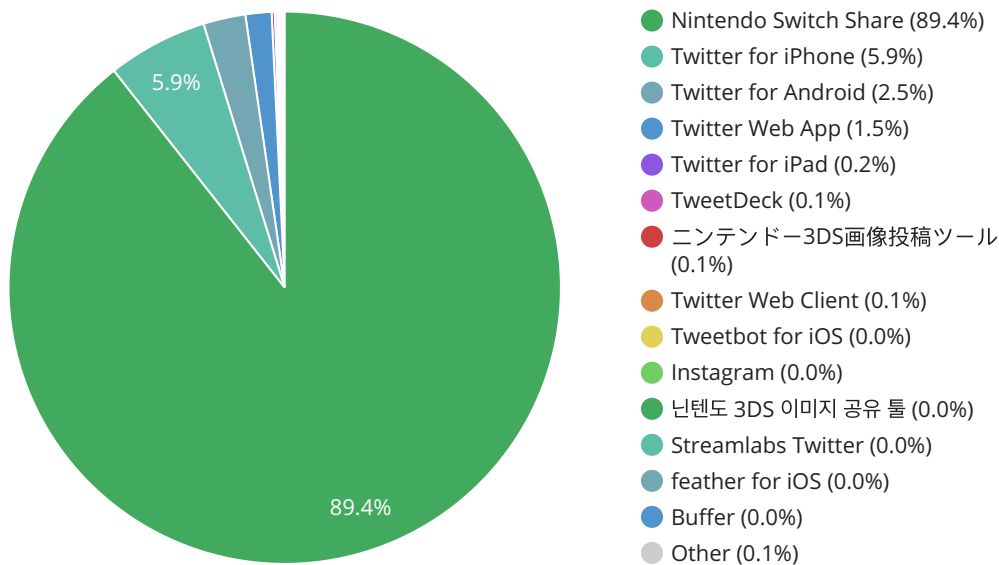

TOTAL TWEETS	TOTAL CONTRIBUTORS	TIMEFRAME
119,000	79,246	1 day
REACH	IMPRESSIONS	TOTAL RETWEETS
80,386,286	115,681,652	302,226
TOTAL FAVOURITES	TOTAL REPLY COUNT	
1,619,306	0	

TWEETS BY SENTIMENT (ENGLISH LANGUAGE)

TWEETS BY TYPE

TWEETS BY SOURCE

TOP DOMAINS SHARED

TWEETS OVER TIME: MAY 04, 11PM - MAY 05, 11PM

TWEETS BY COUNTRY (PROFILE LOCATION)

HASHTAG CLOUD