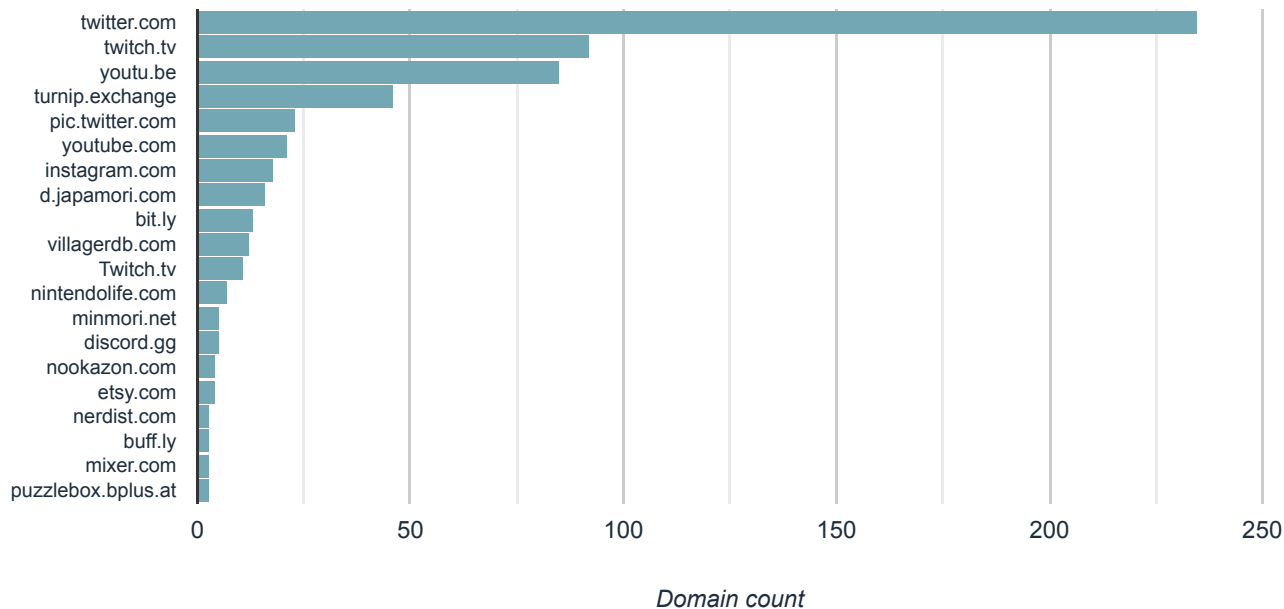

TOTAL TWEETS	TOTAL CONTRIBUTORS	TIMEFRAME
119,000	79,246	1 day
REACH	IMPRESSIONS	TOTAL RETWEETS
80,386,286	115,681,652	302,226
TOTAL FAVOURITES	TOTAL REPLY COUNT	
1,619,306	0	

TWEETS BY SENTIMENT (ENGLISH LANGUAGE)

TWEETS BY TYPE

TWEETS BY SOURCE

TOP DOMAINS SHARED

TWEETS OVER TIME: MAY 04, 11PM - MAY 05, 11PM

TWEETS BY COUNTRY (PROFILE LOCATION)

HASHTAG CLOUD