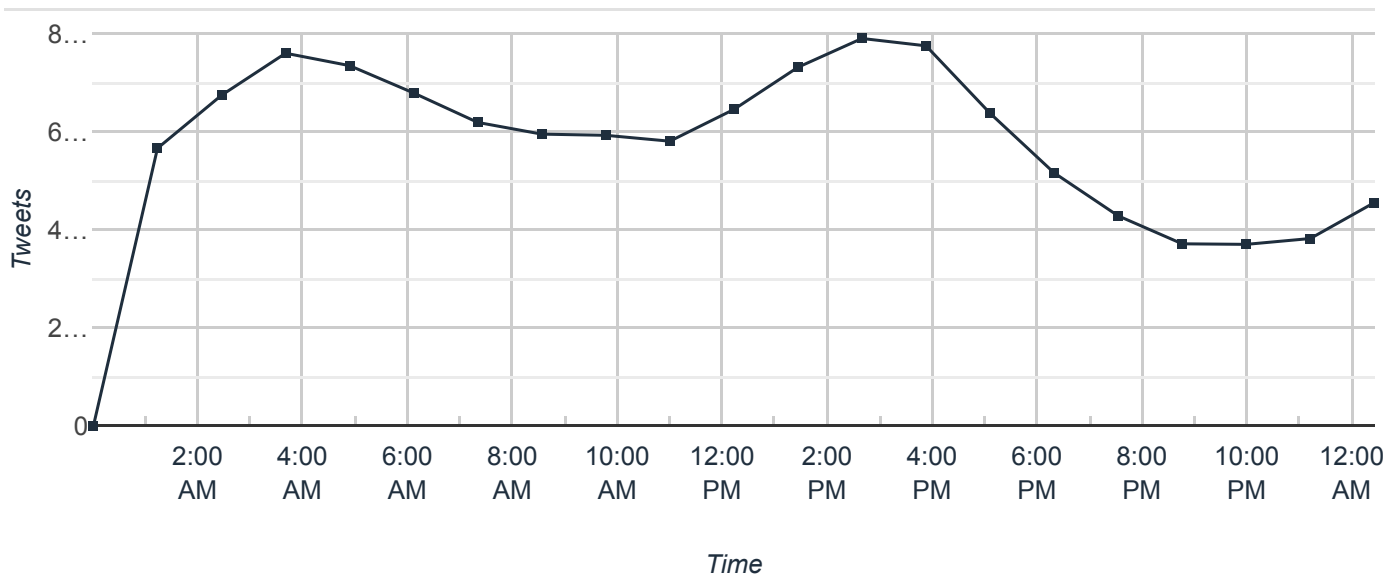

TWEETS BY TYPE

TWEETS BY SOURCE

TOP DOMAINS SHARED

TWEETS OVER TIME: MAY 04, 11PM - MAY 05, 11PM

TWEETS BY COUNTRY (PROFILE LOCATION)

HASHTAG CLOUD