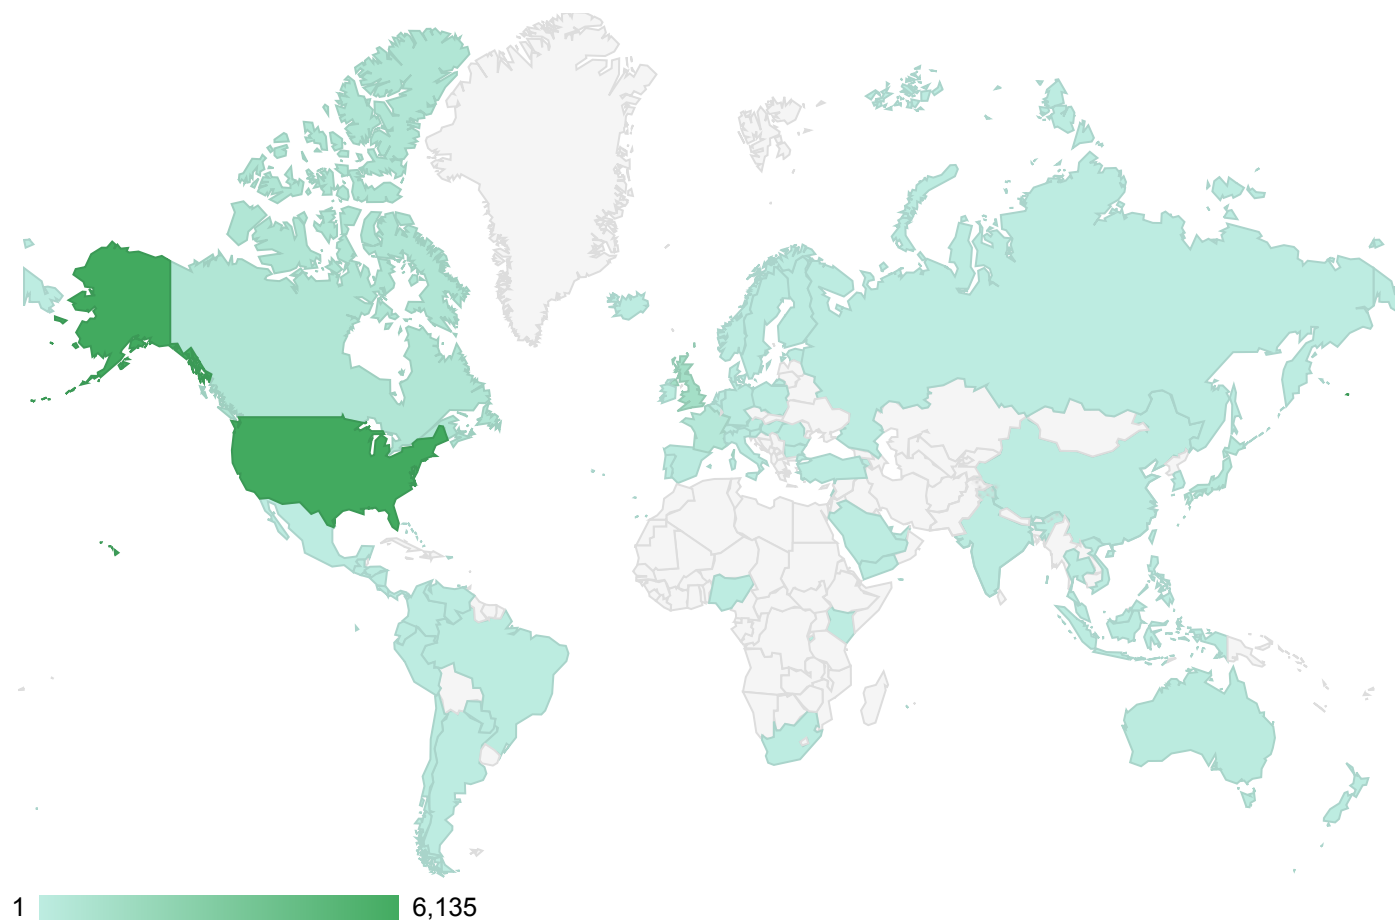

TOTAL TWEETS	TOTAL CONTRIBUTORS	TIMEFRAME
119,000	79,246	1 day
REACH	IMPRESSIONS	TOTAL RETWEETS
80,386,286	115,681,652	302,226
TOTAL FAVOURITES	TOTAL REPLY COUNT	
1,619,306	0	

TWEETS BY SENTIMENT (ENGLISH LANGUAGE)

TWEETS BY TYPE

TWEETS BY SOURCE

TOP DOMAINS SHARED

TWEETS OVER TIME: MAY 04, 11PM - MAY 05, 11PM

TWEETS BY COUNTRY (PROFILE LOCATION)

HASHTAG CLOUD