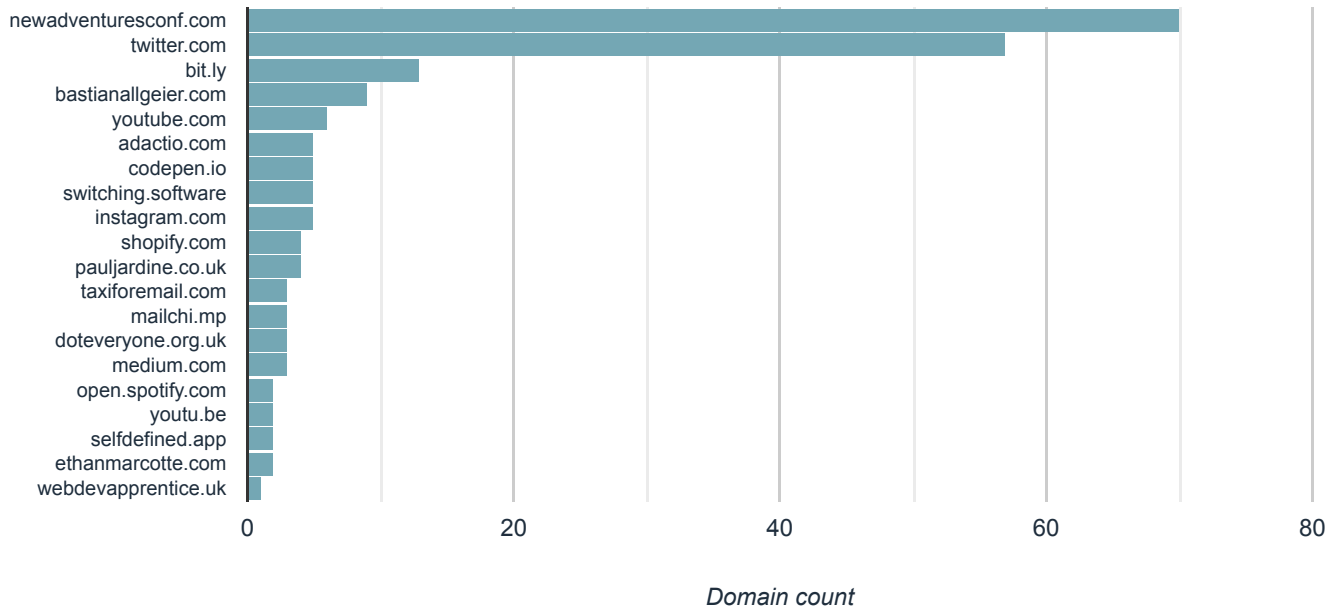

TWEETS BY SENTIMENT (ENGLISH LANGUAGE)

TWEETS BY TYPE

TWEETS BY SOURCE

TOP DOMAINS SHARED

TWEETS OVER TIME: DEC 28, 7PM - JAN 24, 6PM

TWEETS BY COUNTRY (PROFILE LOCATION)

WORD CLOUD