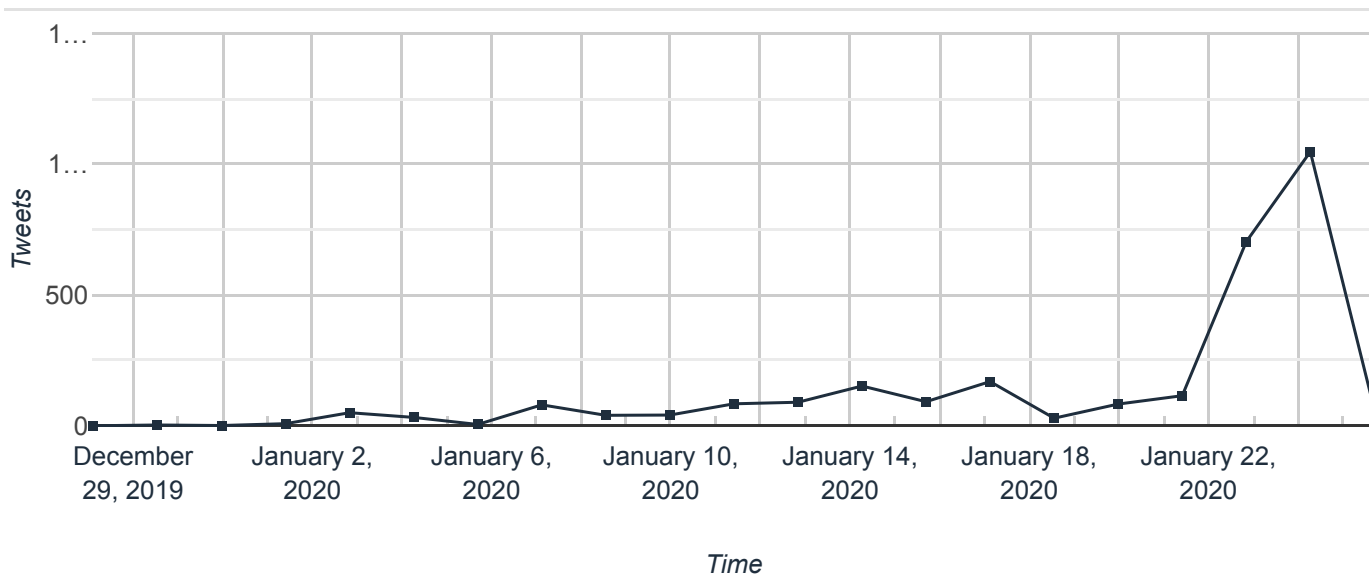

TOTAL TWEETS

2,888

TOTAL CONTRIBUTORS

663

TIMEFRAME

26 days, 22 hours

REACH

3,881,924

TWEETS BY SENTIMENT (ENGLISH LANGUAGE)

TWEETS BY TYPE

TWEETS BY SOURCE

TOP DOMAINS SHARED

TWEETS OVER TIME: DEC 28, 7PM - JAN 24, 6PM

TWEETS BY COUNTRY (PROFILE LOCATION)

WORD CLOUD