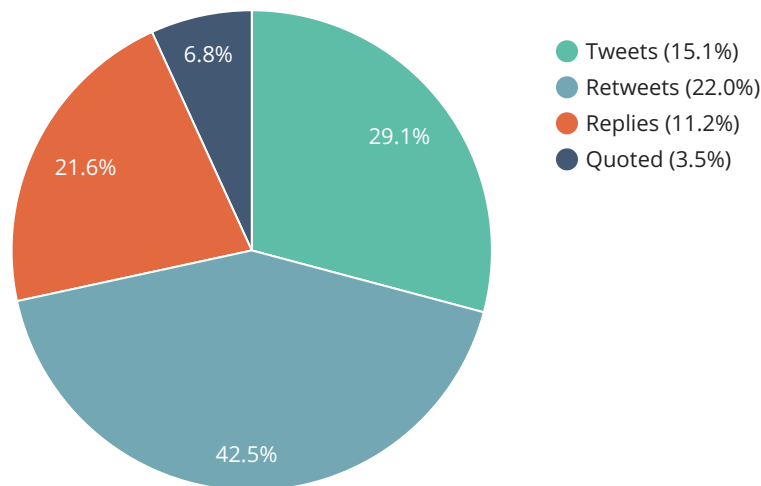

TOTAL TWEETS

2,888

TOTAL CONTRIBUTORS

663

TIMEFRAME

26 days, 22 hours

REACH

3,881,924

IMPRESSIONS

13,235,811

TOTAL RETWEETS

1,040

TOTAL FAVOURITES

6,957

TOTAL REPLY COUNT

800

TWEETS BY SENTIMENT (ENGLISH LANGUAGE)

TWEETS BY TYPE

TWEETS BY SOURCE

TOP DOMAINS SHARED

TWEETS OVER TIME: DEC 28, 7PM - JAN 24, 6PM

TWEETS BY COUNTRY (PROFILE LOCATION)

WORD CLOUD