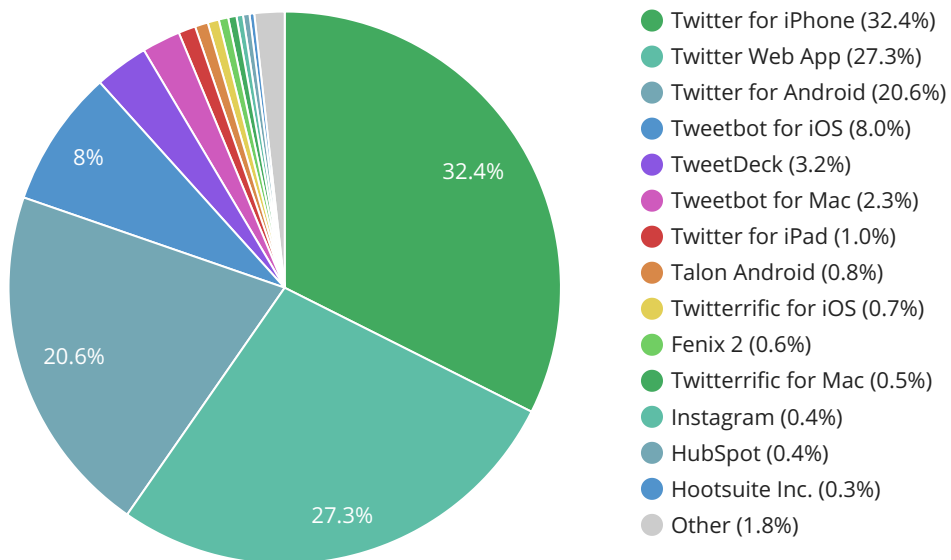

TOTAL TWEETS

2,888

TOTAL CONTRIBUTORS

663

TIMEFRAME

26 days, 22 hours

REACH

3,881,924

IMPRESSIONS

13,235,811

TOTAL RETWEETS

1,040

TOTAL FAVOURITES

6,957

TOTAL REPLY COUNT

800

TWEETS BY SENTIMENT (ENGLISH LANGUAGE)

TWEETS BY TYPE

TWEETS BY SOURCE

TOP DOMAINS SHARED

TWEETS OVER TIME: DEC 28, 7PM - JAN 24, 6PM

TWEETS BY COUNTRY (PROFILE LOCATION)

WORD CLOUD