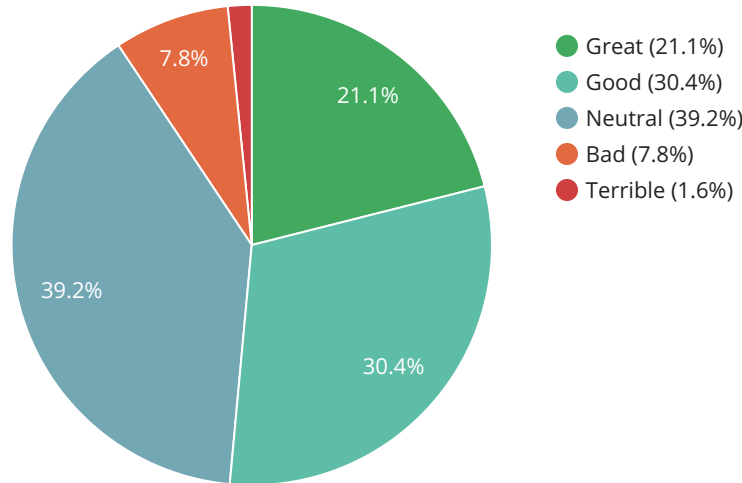

TOTAL TWEETS

2,888

TOTAL CONTRIBUTORS

663

TIMEFRAME

26 days, 22 hours

REACH

3,881,924

IMPRESSIONS

13,235,811

TOTAL RETWEETS

1,040

TOTAL FAVOURITES

6,957

TOTAL REPLY COUNT

800

TWEETS BY SENTIMENT (ENGLISH LANGUAGE)

TWEETS BY TYPE

TWEETS BY SOURCE

TOP DOMAINS SHARED

TWEETS OVER TIME: DEC 28, 7PM - JAN 24, 6PM

TWEETS BY COUNTRY (PROFILE LOCATION)

WORD CLOUD