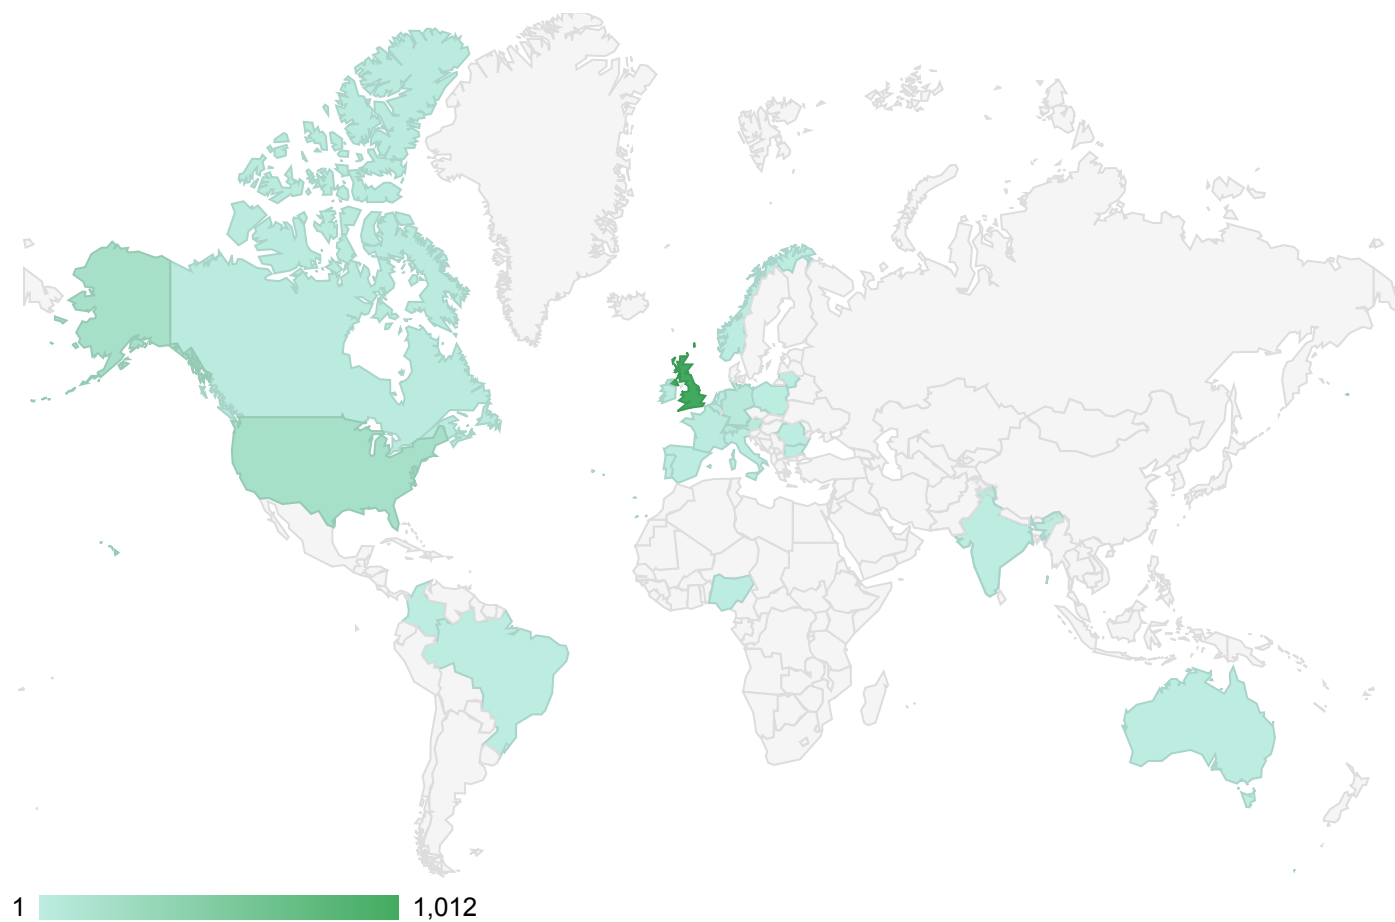

TOTAL TWEETS

2,888

TOTAL CONTRIBUTORS

663

TIMEFRAME

26 days, 22 hours

REACH

3,881,924

TWEETS BY SENTIMENT (ENGLISH LANGUAGE)

TWEETS BY TYPE

TWEETS BY SOURCE

TOP DOMAINS SHARED

TWEETS OVER TIME: DEC 28, 7PM - JAN 24, 6PM

TWEETS BY COUNTRY (PROFILE LOCATION)

WORD CLOUD